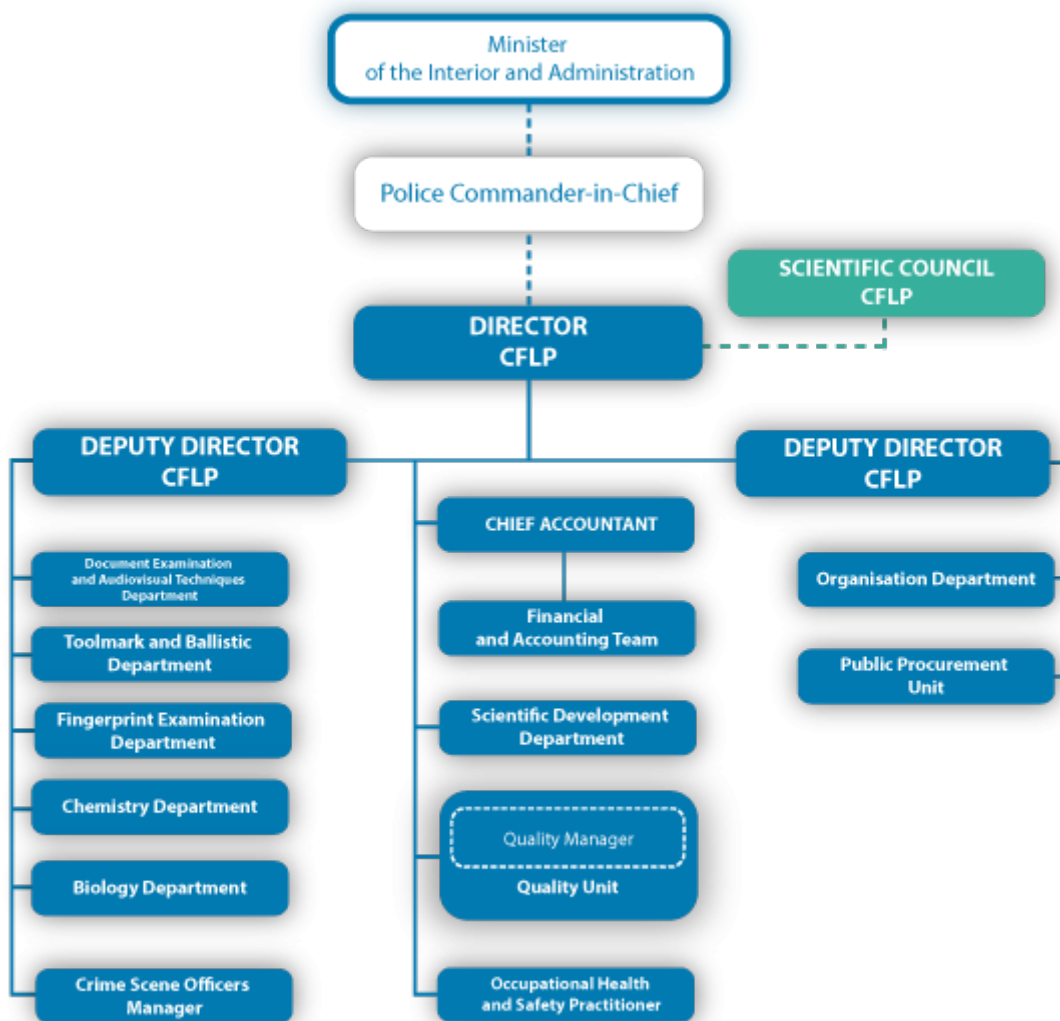

# CENTRAL FORENSIC LABORATORY OF THE POLICE

<http://clkp.policja.pl/cfl/cflp/structure/164490,Organisational-chart.html>  
2019-11-22, 09:36

## ORGANISATIONAL CHART

Rating: 0/5 (0)

[Tweetnij](#)